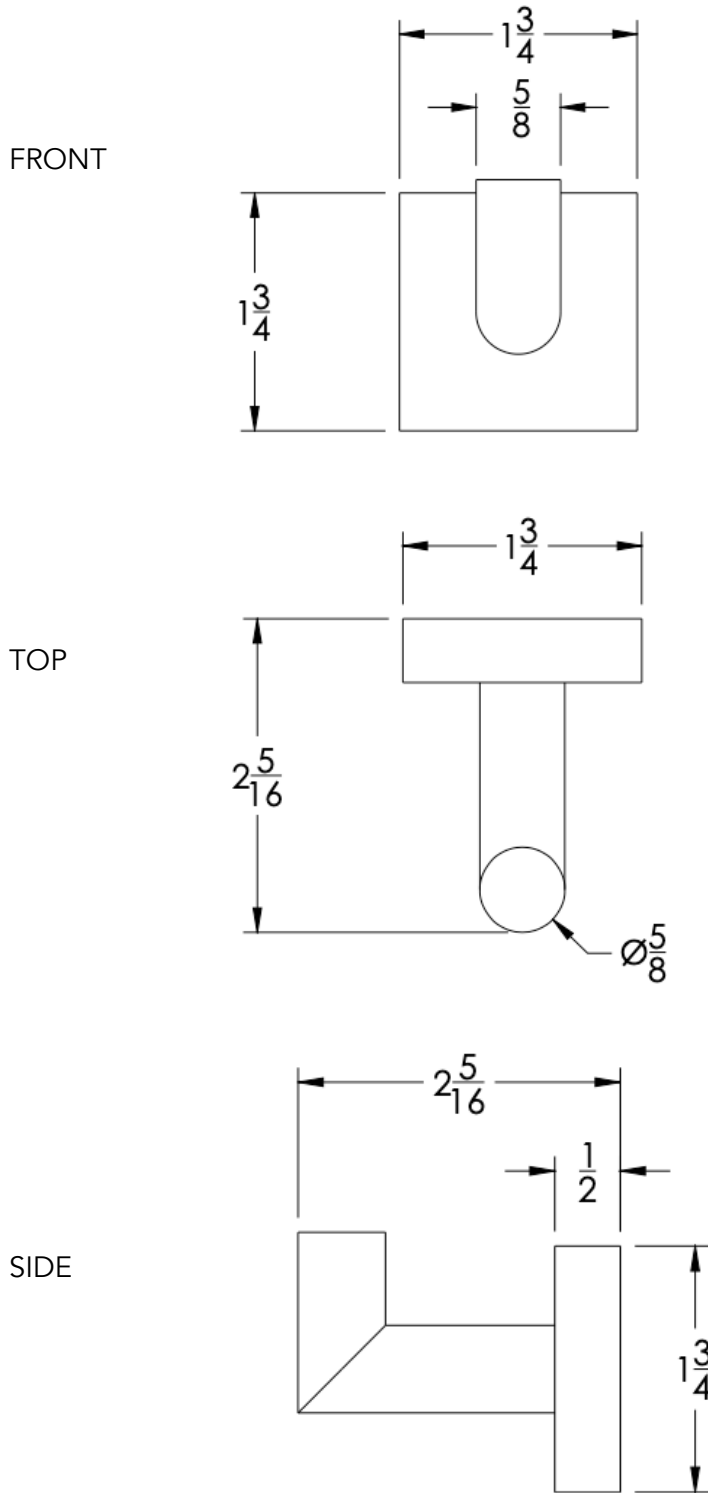

neelnox

LET
THERE
BE **DESIGN.**

FEATURES

- Premium 304 Grade Stainless Steel
- Solid Mount Construction
- Concealed Installation Hardware
- State of the art wall anchors included for installation on Dry wall or Tile

COLLECTION NAVIGATOR

ROBE HOOK SINGLE

Model	Product	Finishes Available
NAV-RHS2	Robe Hook Single	Multiple finishes available. Over 23 finishes to choose from.

FINISHES			
	Polished (-P)	Antique Copper (-ACOP)	Polished Gold (-PGLD)
	Brushed (-B)	Polished Brass (-PBRS)	Brushed Copper (-BCOP)
	Brushed Gold (-BGLD)	Matte White (-WHT)	Brushed Rose Gold (-BRGD)
	Matte Black (-BLK)	Brushed Modern Bronze (-BMBRZ)	Brushed Black (-BRBLK)
	Oil Rubbed Bronze (-ORB)	Glossy White (-GWHT)	Polished Black (-PBLK)
	Brushed Brass (-BBRS)	Polished Rose Gold (-PRGD)	Antique Nickel (-ANKL)
	Brushed Bronze (-BBRZ)	Unlacquered Brass (-UBRS)	Black Nickel (-NKBL)
	Antique Brass (-ABRS)	Polished Nickel (-PNKL)	

Dimensions in inches

NOTE: Dimensions subject to change without notice.